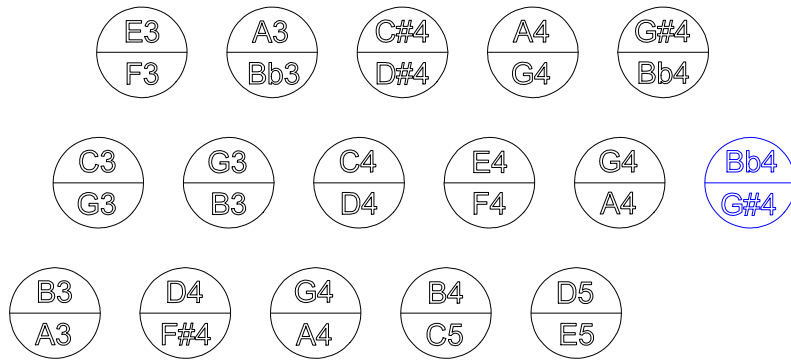

C/G Jeffries layout Anglo

Left hand side

Right hand side

Note: buttons highlighted in blue are the "extra" buttons which can be added. Notes shown on these extra buttons are advice only, these buttons can be tuned to your request.