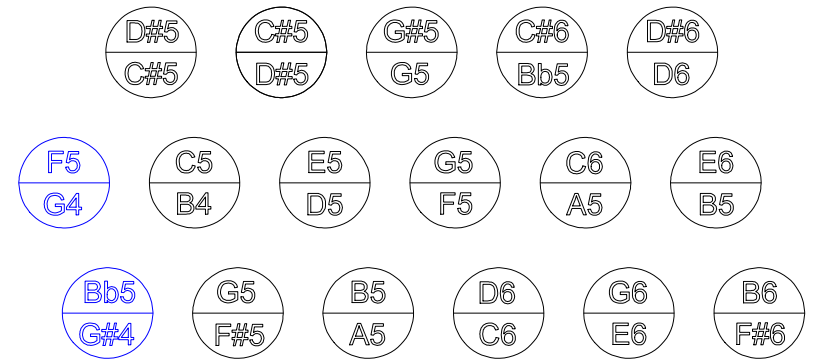

C/G Jeffries layout Anglo

Left hand side

Right hand side

Note: buttons highlighted in blue are the "extra" buttons which can be added. Notes shown on these extra buttons are advice only, these buttons can be tuned to your request.