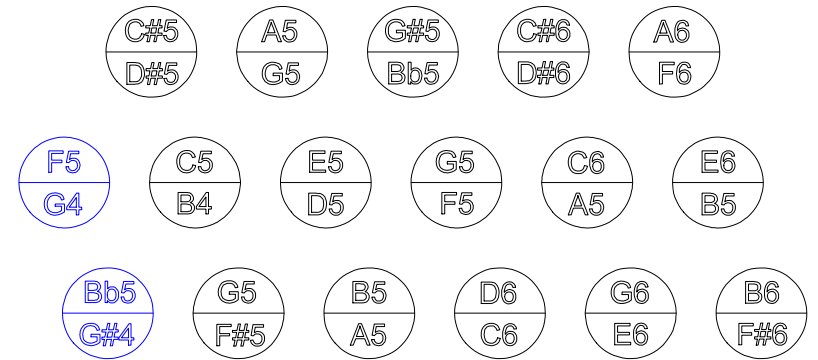

C/G Wheatstone layout Anglo

Left hand side

Right hand side

Note: buttons highlighted in blue are the "extra" buttons which can be added. Notes shown on these extra buttons are advice only, these buttons can be tuned to your request.