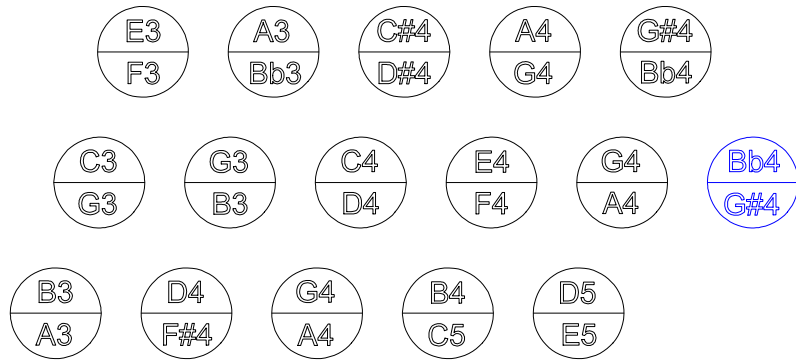

C/G Wheatstone layout Anglo

Left hand side

Right hand side

Note: buttons highlighted in blue are the "extra" buttons which can be added. Notes shown on these extra buttons are advice only, these buttons can be tuned to your request.