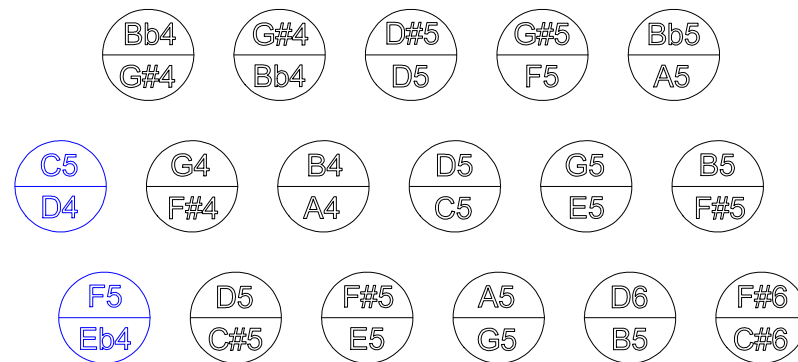

G/D Jeffries layout Anglo

Left hand side

Right hand side

Note: buttons highlighted in blue are the "extra" buttons which can be added. Notes shown on these extra buttons are advice only, these buttons can be tuned to your request.